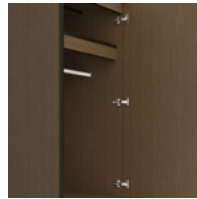

chicago

Single Wardrobe
2 Drawers, 1 Door

chicago

Single Wardrobe

2 Drawers, 1 Door

The Chicago Collection is sturdy and stylish in a modern or transitional setting. Easy handle and knob recognition and distinct color contrasts are made possible with a variety of custom hardware and wood-grained finishes. The contrasting finishes can be customized or alternated with aluminum inserts.

Choose from an array of dual toned contrasting finishes.

Door Hinges

100° self-closing, kitchen-grade Blum® Euro Hinges provide a smooth motion.

Drawers

Are constructed with both dowel and mechanical fasteners for additional strength. Ball bearing removable slides are fully extendable.

Clothes Rod

Standard clothing rod may be attached at ADA height of 48" from the floor.

Other Wardrobe Styles

Chicago wardrobes include a number of Single and Double styles.

Statement of Line

CCWR01L
25W 23.75D 71H